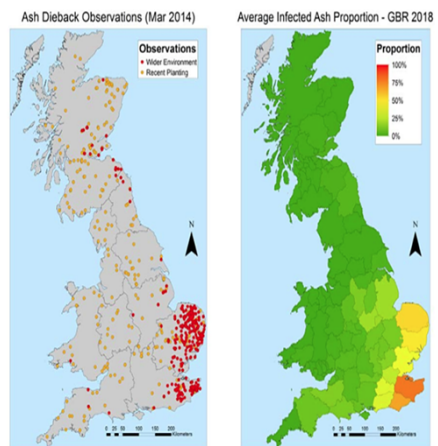

## Problem Definition

- Percentage of trees and forests in the UK.
- Percentage of the same species.
- Increase the general public awareness.
- The audience.

## Problem Definition

Source: <http://www.mapsofworld.com/>

Source: <http://www.theguardian.com/>

UNIVERSITY OF  
**STIRLING**